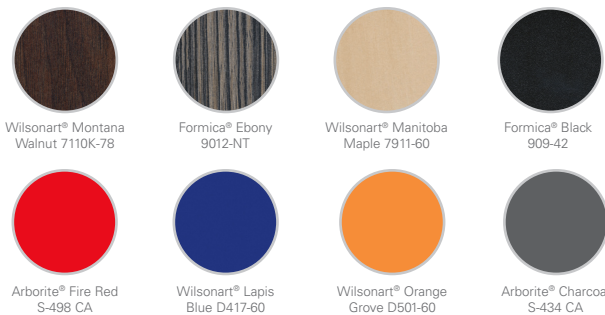

Kurpie

KURPIE chairs

Finishes:

All Kurpie chairs are available in standard laminate and stain finishes shown (below). Custom laminates, other laminates and custom stain colors may be available, please call for options. Standard frame finish is chrome; powder-coat finish (may be available with extended lead time) add \$10 list.

Frame finishes:

Standard Stain Finishes:

Standard Laminate Finishes:

Note: Due to limitations in the printing process, actual colors may appear slightly different. Please request sample for exact color.

ADDITIONAL INFO: